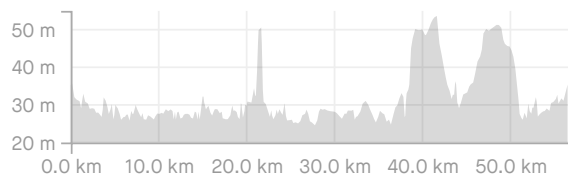

## Tour of the West island

<https://www.strava.com/routes/2955476757689805734>

56.41 km

198m

Road

Distance

Elevation Gain

Ride Type

Est. Moving Time: 2:20:28

Route recommendations may be incomplete and/or inaccurate and may contain sections of private land and/or sections of terrain that could be challenging or hazardous. Always use your best judgement about the safety of road and trail conditions and follow traffic and property laws. Est. Moving Time based on your avg speed of 24.1 km/h over last 4 weeks

DIRECTION	DISTANCE (kilometers)
Proceed onto off-road waypoint. No data available	0.0
Right onto Rue Elmirge	0.0
Left onto Rue Cherrier	1.1
Proceed onto off-road waypoint. No data available	4.2
Continue on Pont Jacques-Bizard	4.5
Proceed onto off-road waypoint. No data available	4.7
Right onto Boulevard Gouin Ouest	5.0